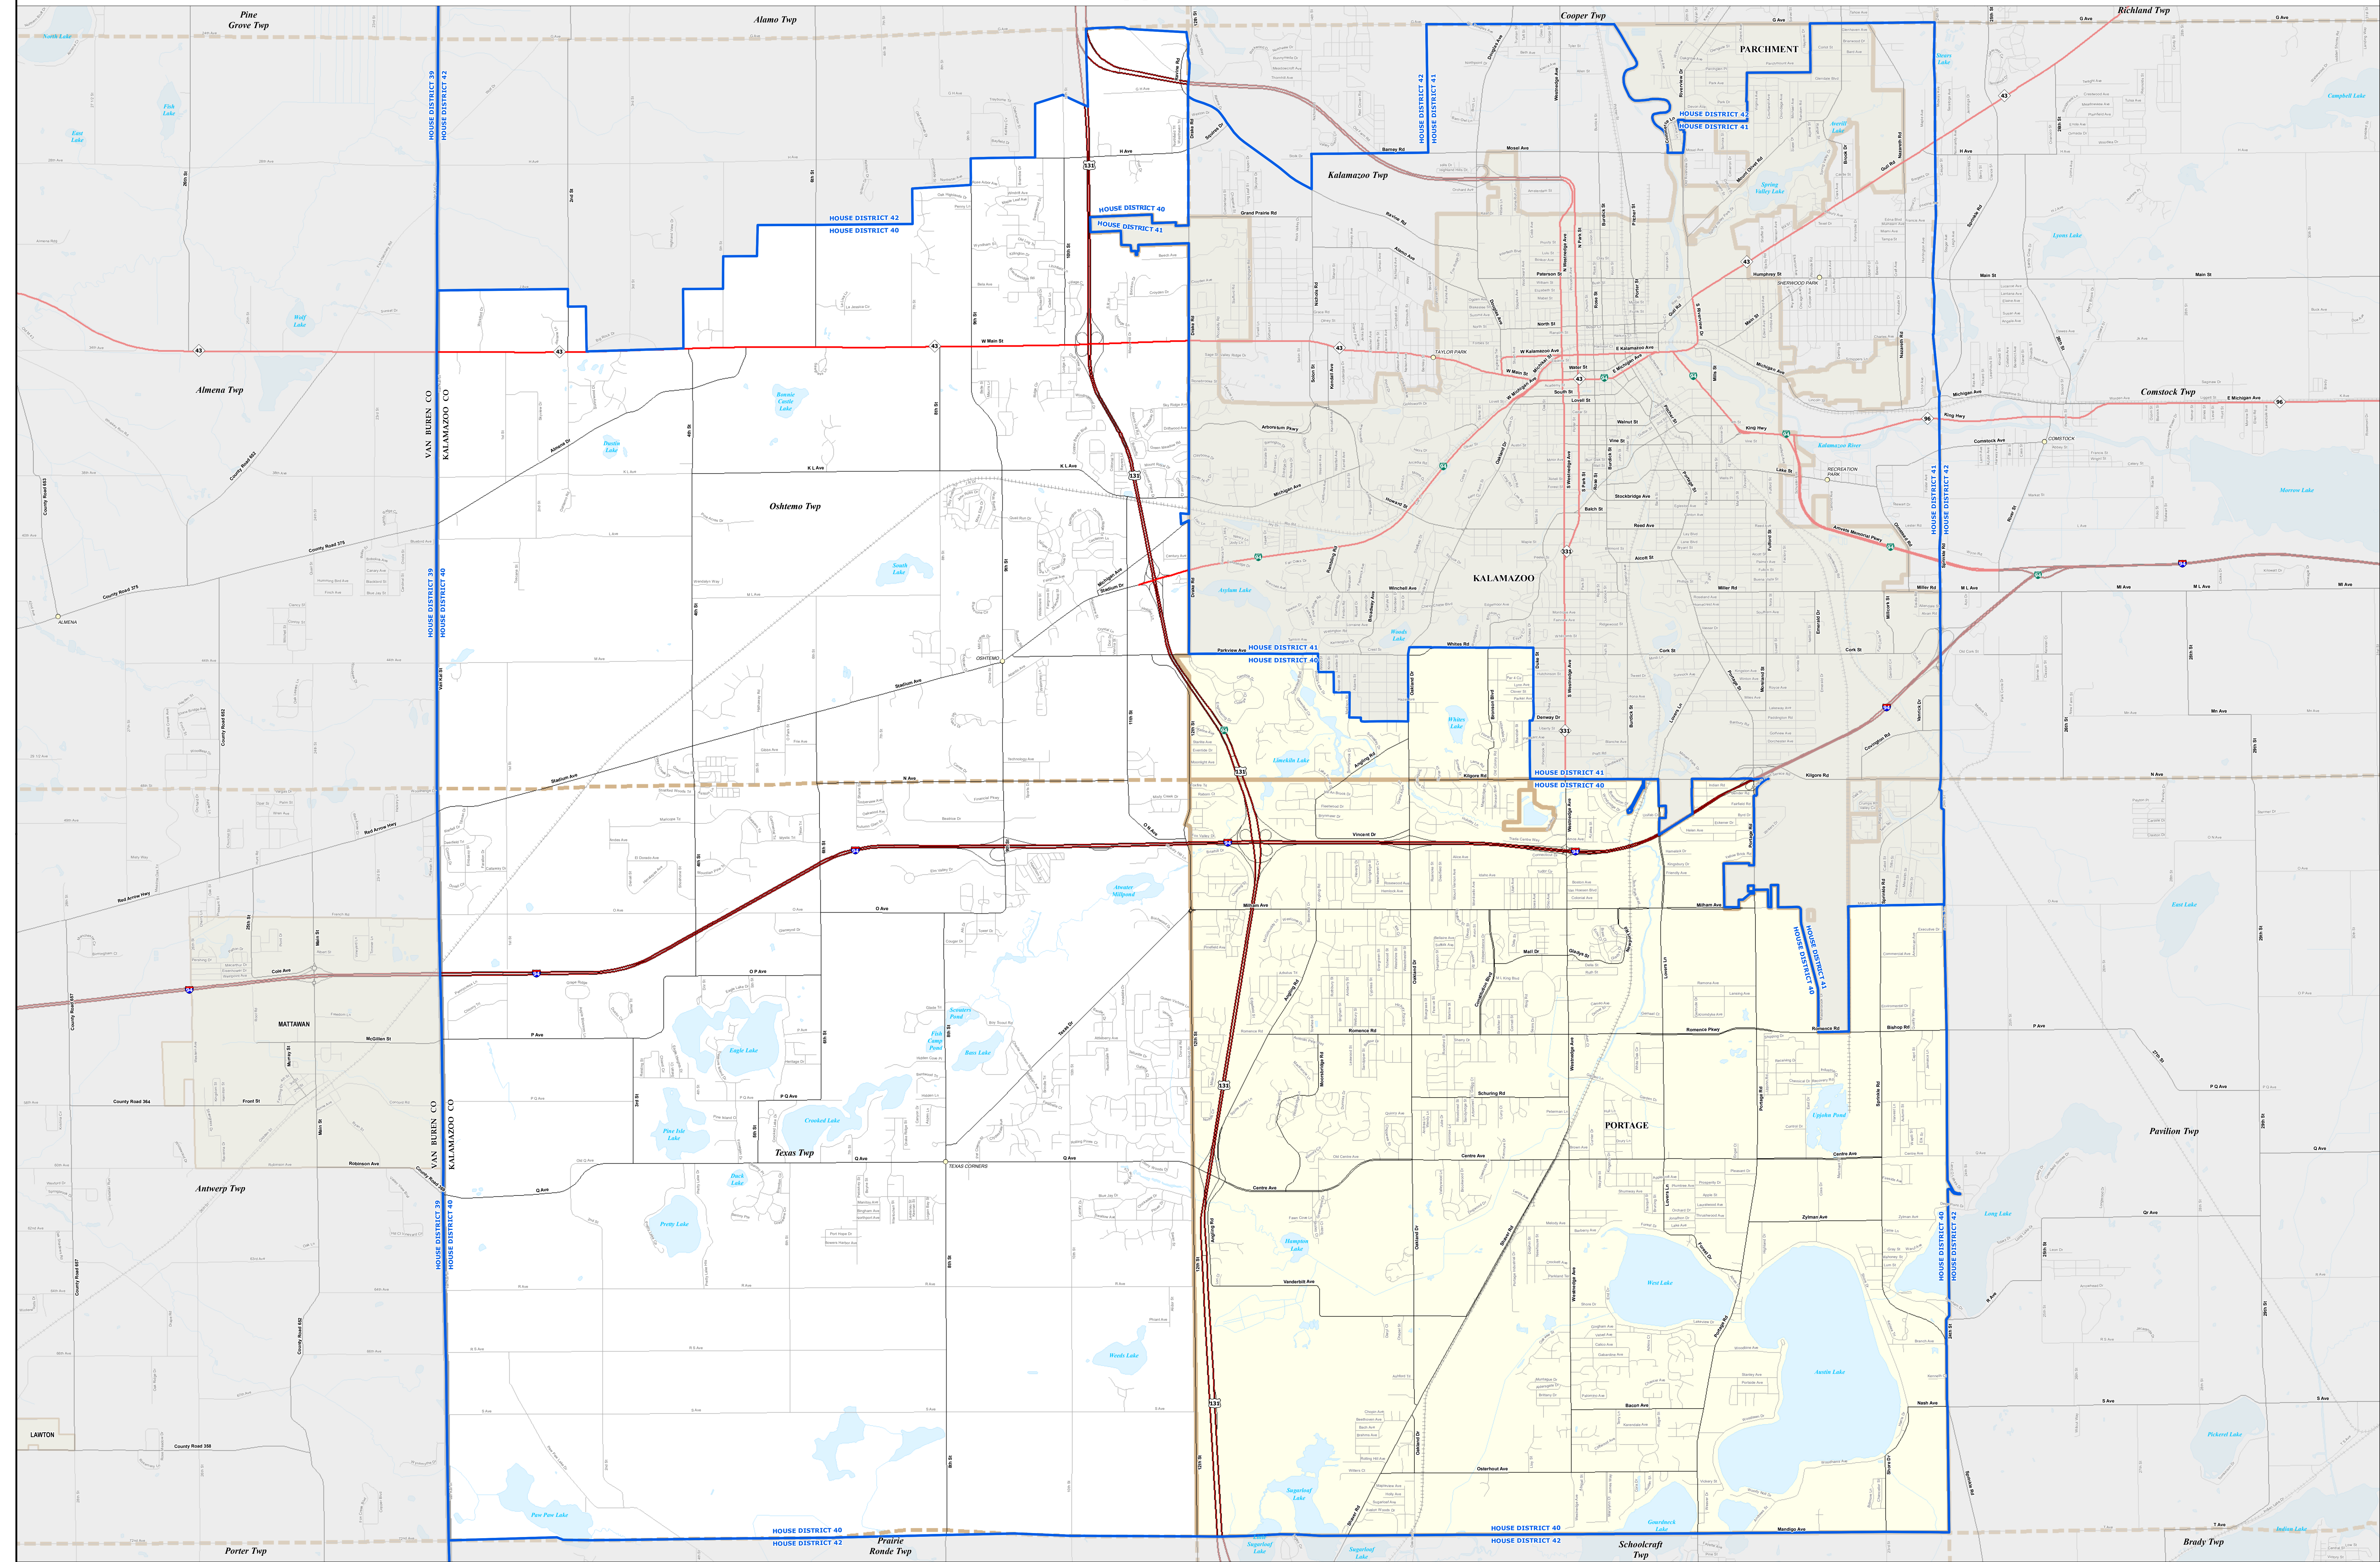

MICHIGAN STATE HOUSE DISTRICT 40

2021 Apportionment Plan

0 1 2 Miles

Legend			
House District	Township	Freeway	Railroad
City	County	Highway	Water Feature
Village	State	Primary Road	River, Stream, or Drain
Unincorporated Place		Local Road